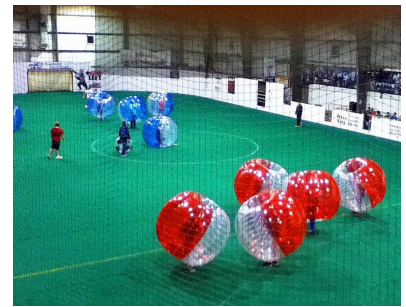

Classic City Center

3375 Co Rd 427 Waterloo, IN 46793

Desk@classiccitycenter.com

Phone : 260-837-8282

Web : <http://classiccitycenter.com/>

Summary

Published :

Description

Enjoy Next Level Climbing, the area' newest and most exciting indoor rock climbing gym located in the Classic City Center! Climbing is a fun and exciting way to get in shape and be active! Our climbing holds are made in the USA by ATOMIK CLIMBING HOLDS, an industry leader in quality and design. Our goal is to provide a fun and safe environment for climbers of all ages and skill levels to train in the art of rock climbing. Follow us at twitter.com/NextLevelClimb and like us on Facebook Classic City Center is an athletic training center that provides an indoor soccer field, indoor rock climbing gym, dance studio, gymnastics/cheer/tumbling training gym, Bubble Soccer, flag football and now a Ninja Warrior Training course! Host your event here. We are a 48,000-square-foot facility in Waterloo, Indiana, just north of Auburn. We can host your next big event, ideal for shows, receptions, athletic competitions, auctions, and more.. We have hosted a world-renowned auto auction, wedding receptions, craft and antique shows, fundraising benefits, a battle of the bands, MMA, and Ninja Warrior events!