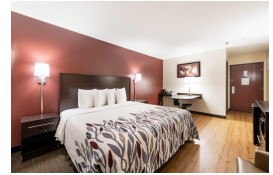

Red Roof Inn

503 Ley Dr Auburn, IN 46706

Phone : 260-927-8800

Web :

<https://www.redroof.com/property/in/auburn/rri1000?utm_source=GMB&utm_medium=Google&utm_campaign=GMB_Performance>

Summary

Published :

Description

The Red Roof Inn is just minutes from the Auburn Cord Duesenberg Museum, Natmus Museum, American Heritage Village, and the Hoosier Museum. Restaurants and Shopping are just minutes away. They offer Free High-Speed Wireless Internet, On-Demand Movies, Hairdryers, Expanded Cable with HBO, and our SuperStart Plus Breakfast. National Hospitality Award Winner 52 Guest Rooms Extended Stay Suites Complimentary Continental Breakfast Free Local Phone Calls and Cable with HBO In-Room Movies

Free for pets to stay Free High-Speed Internet **Value**

- Free Coffee in the Lobby
- Free Expanded Cable
- Free Long-Distance Calling
- Weekly Rates

Convenience

- Portable Crib/Play Yard Available
- Restaurant within Walking Distance
- Snack Center

Rooms

- Accessible Guest Rooms with Doorways that Provide 32" of Clear Width
- Guest Room Televisions have Closed Captioning

Meeting Room

- Assistive Listening Devices Not Available for Meetings

Lobby

- Accessible Lobby Registration Desk
- Accessible Public Entrance to Lobby
- Accessible Public Restrooms

Assistance

- Employees are trained to read written materials aloud to guests who are blind or have low vision
- Employees will provide verbal directions on locations in the hotel to guests who are blind or have low vision
- Portable Communications Kits Available for the Hearing Impaired - Not Available
- Service Animals are Welcome
- Signage for Permanent Rooms and Spaces have Braille and Raised Characters
- TTY Not Available for Guest Use
- Wheelchair Accessible Guest Transportation - Not Available
- Wheelchair Accessible Guest Transportation with Advance Notice

Parking

- Accessible Parking Spaces for Cars in Self-Parking Facility
- Accessible Parking Spaces for Vans in Self-Parking Facility

Accessible Routes

- Accessible Route from Accessible Public Entrance to Accessible Guestrooms
- Accessible Route from Accessible Public Entrance to Registration Area